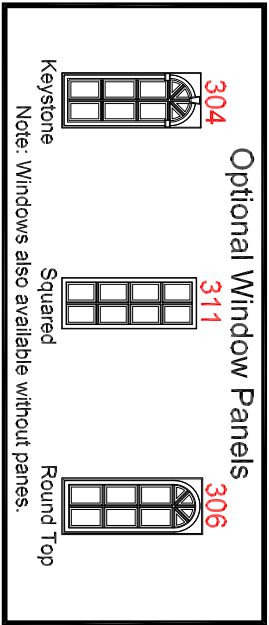

Cupola Data
 Overall Height = 22'
 Base Width = 6'
 Unit Weight = 925 lbs.

Single Piece Fiberglass Shell

Base Panels: 760-W Comes Standard With 8 K-Glass Windows. See Above for Optional Window Designs

Note: All drawings are the property of Piedmont Fiberglass Inc. Dimensions and designs may be altered slightly to accommodate manufacturing.

P.O. Box 1089
 Taylorsville, NC 28681
 Phone: 828-632-8883 Fax: 828-632-5585
 www.PiedmontFiberglass.com

Model : **CUPOLA**
760-W

Scale:
 Drawn by: JEM
 Created On 10/20/10
 Updated On 1/15/10