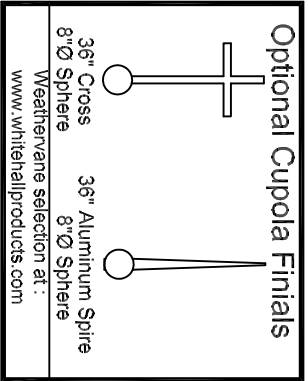

Cupola Data
 Overall Height = 22'
 Base Width = 6'
 Unit Weight = 925 lbs.

Single Piece Fiberglass Shell

Base Panels: 760-W Comes Standard With 8 K-Glass Windows. See Above for Optional Window Designs

Note: All drawings are the property of Piedmont Fiberglass Inc. Dimensions and designs may be altered slightly to accommodate manufacturing.

P.O. Box 1089
 Taylorsville, NC 28681
 Phone: 828-632-8883 Fax: 828-632-5585
 www.PiedmontFiberglass.com

Model : **CUPOLA**
760-W

Scale:
 Drawn by: JEM
 Created On 10/20/10
 Updated On 1/15/10