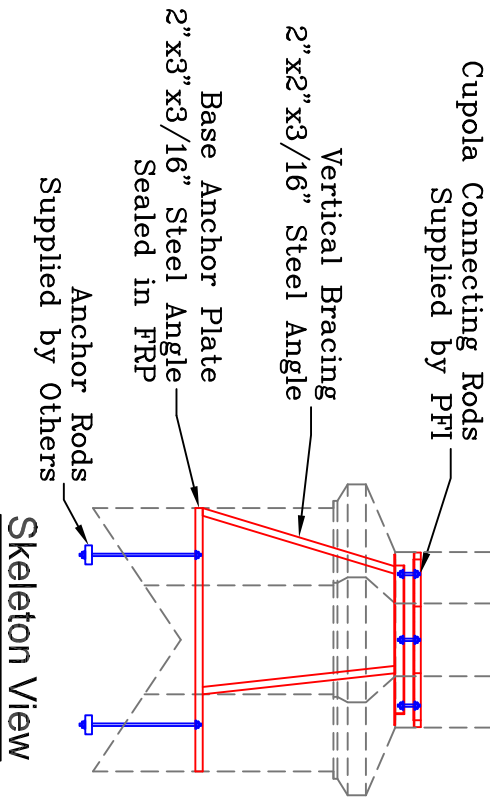

Cupola Data
 Overall Height = 22'
 Base Width = 6'
 Unit Weight = 925 lbs.

Single Piece Fiberglass Shell

Base Panels: 760-W Comes Standard With 8 K-Glass Windows. See Above for Optional Window Designs

Note: All drawings are the property of Piedmont Fiberglass Inc. Dimensions and designs may be altered slightly to accommodate manufacturing.

P.O. Box 1089
 Taylorsville, NC 28681
 Phone: 828-632-8883 Fax: 828-632-5585
 www.PiedmontFiberglass.com

Model : **CUPOLA**
760-W

Scale:
 Drawn by: JEM
 Created On 10/20/10
 Updated On 1/15/10