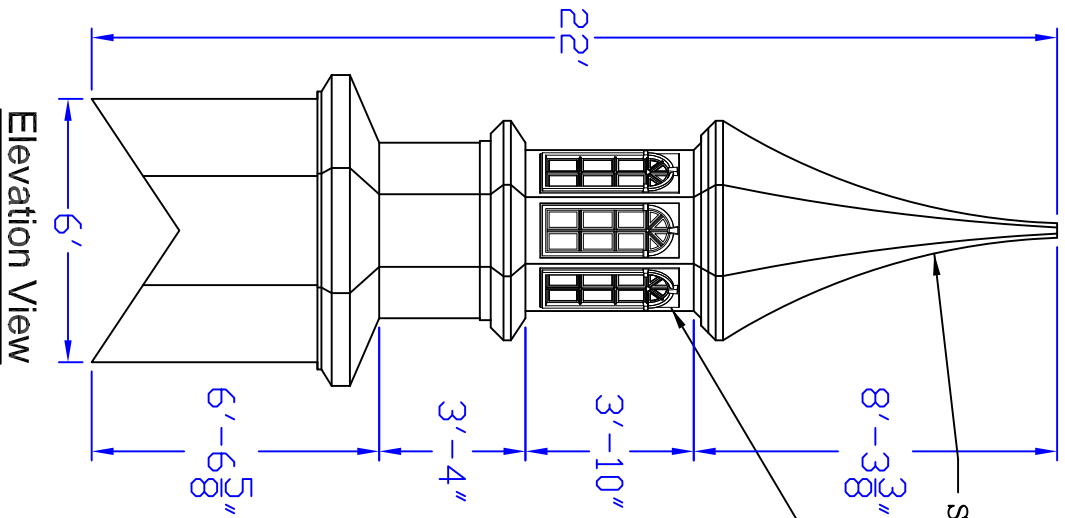

Cupola Data
 Overall Height = 22'
 Base Width = 6'
 Unit Weight = 925 lbs.

Single Piece Fiberglass Shell

Base Panels: 760-W Comes Standard With 8 K-Glass Windows. See Above for Optional Window Designs

Note: All drawings are the property of Piedmont Fiberglass Inc. Dimensions and designs may be altered slightly to accommodate manufacturing.

P.O. Box 1089
 Taylorsville, NC 28681
 Phone: 828-632-8883 Fax: 828-632-5585
 www.PiedmontFiberglass.com

Model : **CUPOLA**
760-W

Scale:
 Drawn by: JEM
 Created On 10/20/10
 Updated On 1/15/10