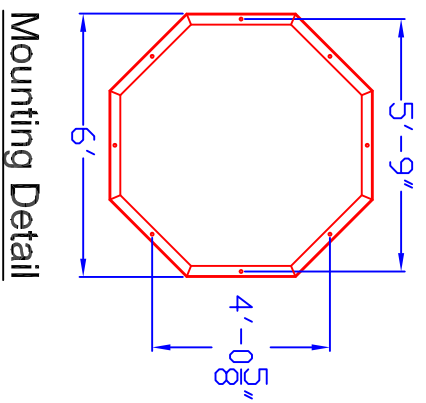

Cupola Data
 Overall Height = 22'
 Base Width = 6'
 Unit Weight = 925 lbs.

Single Piece Fiberglass Shell

Base Panels: 760-W Comes Standard With 8 K-Glass Windows. See Above for Optional Window Designs

Note: All drawings are the property of Piedmont Fiberglass Inc. Dimensions and designs may be altered slightly to accommodate manufacturing.

P.O. Box 1089
 Taylorsville, NC 28681
 Phone: 828-632-8883 Fax: 828-632-5585
 www.PiedmontFiberglass.com

Model : **CUPOLA**
760-W

Scale:
 Drawn by: JEM
 Created On 10/20/10
 Updated On 1/15/10