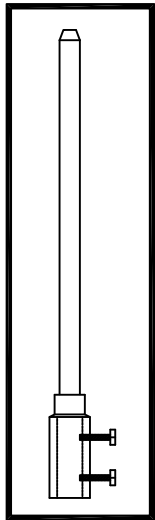

Cupola Lightning Protection